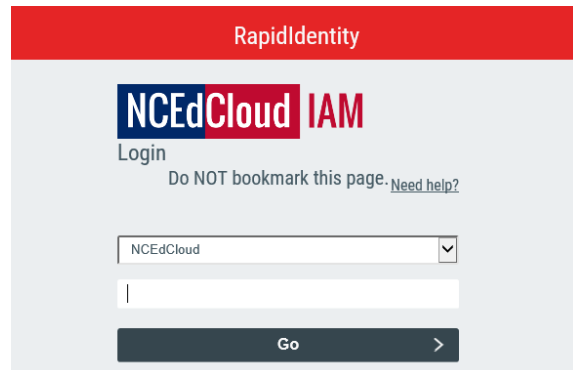

How to log into CANVAS

1. Go to NCEdCloud (<https://my.ncedcloud.org>)

2. Type your username (your student ID)

3. Enter your password

a. If you've never accessed NCEdCloud, your birthdate is your password: MMDDYYYY

b. If you've accessed NCEdCloud before, use the password you've set up with your teacher

c. Students who experience password issues and still need help should email their teacher to reset their password. Teacher email addresses can be found on the school website under the Staff link.