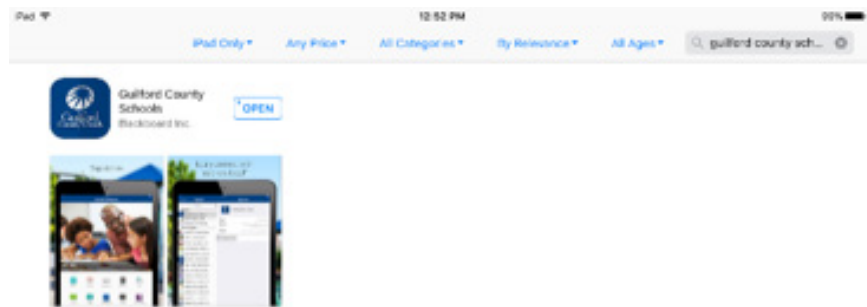

INSTRUCTIONS TO DOWNLOAD THE GUILFORD COUNTY APP

(1) For your specific mobile device, go to the **App (Apple) store** OR **Google Play store**.

(2) Search for
“**Guilford County Schools**”
(see icon)

(3) Download (install) the app on your mobile device.

(4) Once the download is completed,
it will give you the option to select
which “schools to follow”.

NOTE: If you don't choose Schools
to Follow here, go to Step 5.

(5) Click on Settings.

(6) Select which Schools you want
to follow & which Notifications you
want to follow for that School.