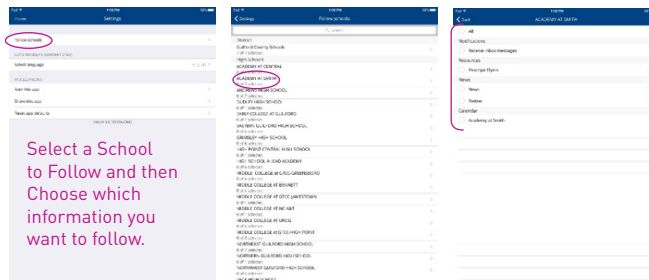

INSTRUCTIONS TO DOWNLOAD THE GUILFORD COUNTY APP

(1) For your specific mobile device, go to the **App (Apple) store** OR **Google Play store**.

(2) Search for
“**Guilford County Schools**”
(see icon)

(3) Download (install) the app on your mobile device.

(4) Once the download is completed,
it will give you the option to select
which “schools to follow”.

NOTE: If you don't choose Schools
to Follow here, go to Step 5.

(5) Click on Settings.

(6) Select which Schools you want
to follow & which Notifications you
want to follow for that School.