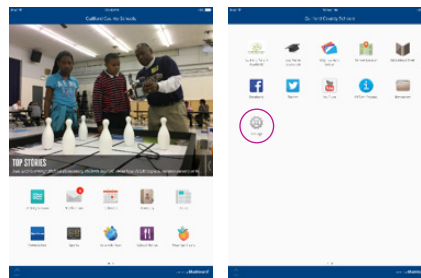

(6) Select which Schools you want
to follow & which Notifications you
want to follow for that School.